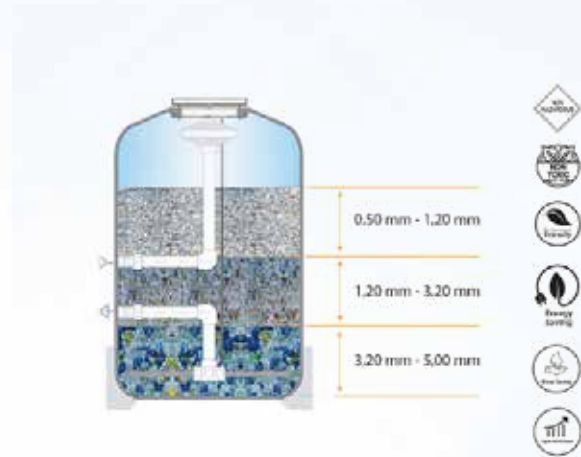

EUROLITE GLASS FILTER MEDIA

EUROLITE CAM MEDYA

New Generation, Environmentalist, Economic

Yeni Nesil, Çevreci, Ekonomik