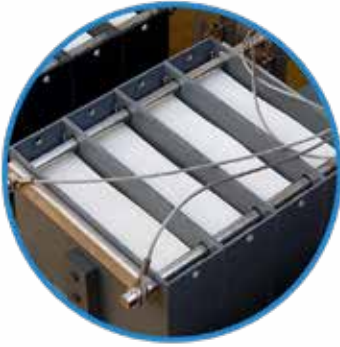

IN CONTAINER TREATMENT SYSTEMS

KONTEYNER İÇİ SU ARITMA SİSTEMLERİ

Portable water treatment solutions

Taşıyabilir arıtma çözümleri

MBR WATER TREATMENT SYSTEMS

MBR SU ARITMA SİSTEMLERİ

Aquamab MBR (Membrane Bioreactor) treatment systems provide a higher efficiency treatment and produce less waste output.